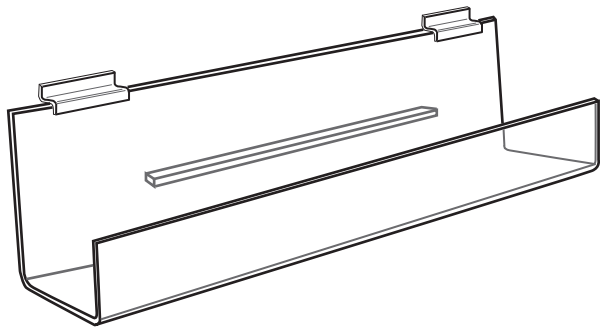

AARCO Plastics

New Items

Slatwall Tilted Shelves

Ideal for Books

<u>NUMBER</u>	<u>SIZE</u>
2631	8" wide x 4" deep
2632	12" wide x 4" deep
2633	16" wide x 4" deep
2634	24" wide x 4" deep

Slatwall Shelves

Braced Shelves for extra strength, 2" front lip

<u>NUMBER</u>	<u>DESCRIPTION</u>
2256	16" wide x 10" deep
2257	24" wide x 10" deep ← New Size
2258	24" wide x 14" deep

Slat / Grid Mirrors

Mirrored Acrylic,

Can fit onto either slatwall or Gridwall

<u>NUMBER</u>	<u>SIZE</u>
2090	8" w x 10" h ← New Size
2091	9" w x 12" h
2092	10" w x 14" h ← New Size